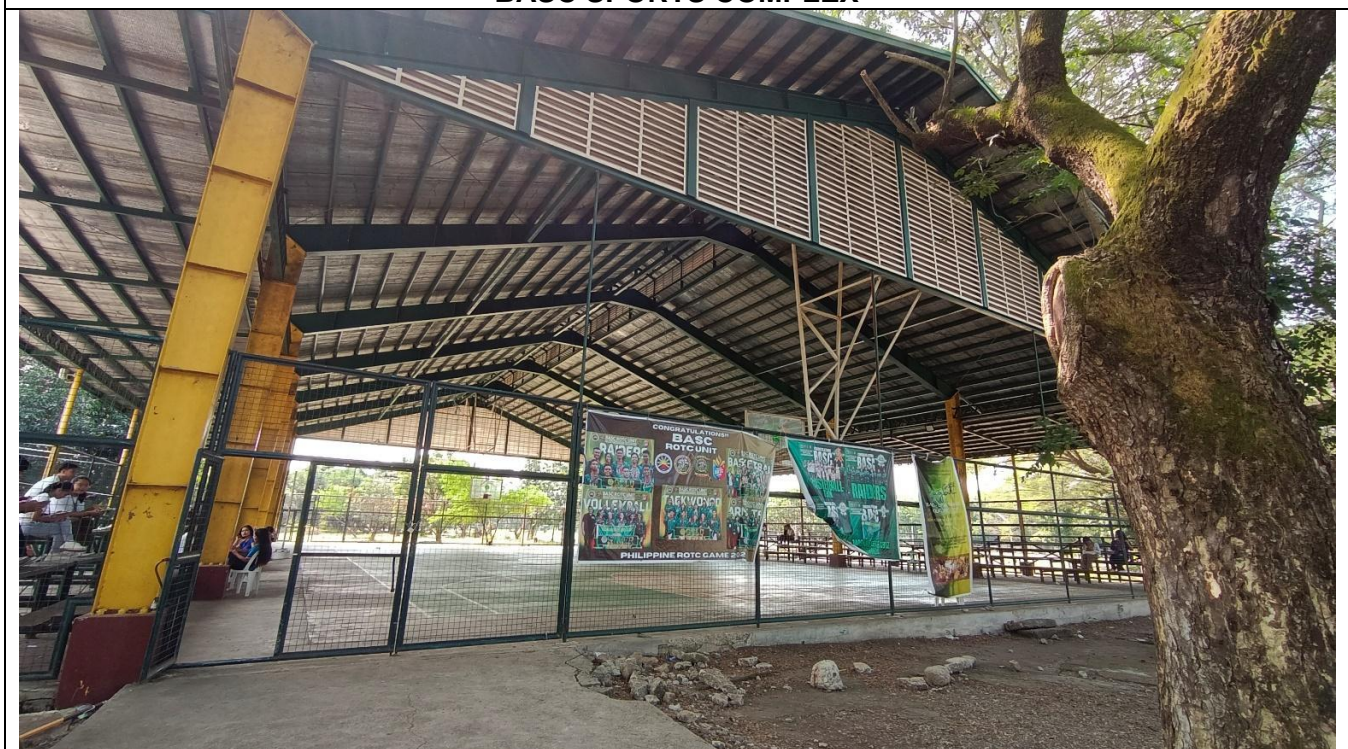

SPORTS FACILITIES – Outdoor Sports Court

BASC SPORTS COMPLEX

Republic of the Philippines
BULACAN AGRICULTURAL STATE COLLEGE
Pinaod, San Ildefonso, Bulacan, Philippines 3010

The BASC sports complex is a multipurpose space that can host a variety of sports and events. It frequently has clear markings, solid surfaces, and adjustable setups for games like volleyball, basketball, and others. It fosters community involvement, collaboration, and physical fitness in a controlled and welcoming setting. Additionally, it promotes social interaction and physical well-being, supports local events and sports programs in an accessible and inclusive environment, and is designed to assist community activities.

Republic of the Philippines
BULACAN AGRICULTURAL STATE COLLEGE
Pinaod, San Ildefonso, Bulacan, Philippines 3010

BASKETBALL COURT

The BASC outdoor basketball court is a paved, open-air facility equipped with regulation hoops, clear boundary markings, and a durable playing surface. It supports recreational and competitive basketball, promoting physical activity, teamwork, and community engagement in a versatile outdoor setting.

Republic of the Philippines
BULACAN AGRICULTURAL STATE COLLEGE
Pinaod, San Ildefonso, Bulacan, Philippines 3010

VOLLEYBALL COURT

The BASC outdoor volleyball court is a specially created area for outdoor volleyball play. It encourages fitness and collaboration while offering the perfect environment for both recreational and competitive matches with its concrete surface, regulation net, and distinct boundary markers.

TENNIS COURT

Republic of the Philippines
BULACAN AGRICULTURAL STATE COLLEGE
Pinaod, San Ildefonso, Bulacan, Philippines 3010

The BASC outdoor tennis court is a specially designed space with a concrete floor, a regulation net, and clearly defined lines. It offers a space for physical activity, skill enhancement, and social interaction in an outdoor environment, with the aim of promoting leisure and competitive play.